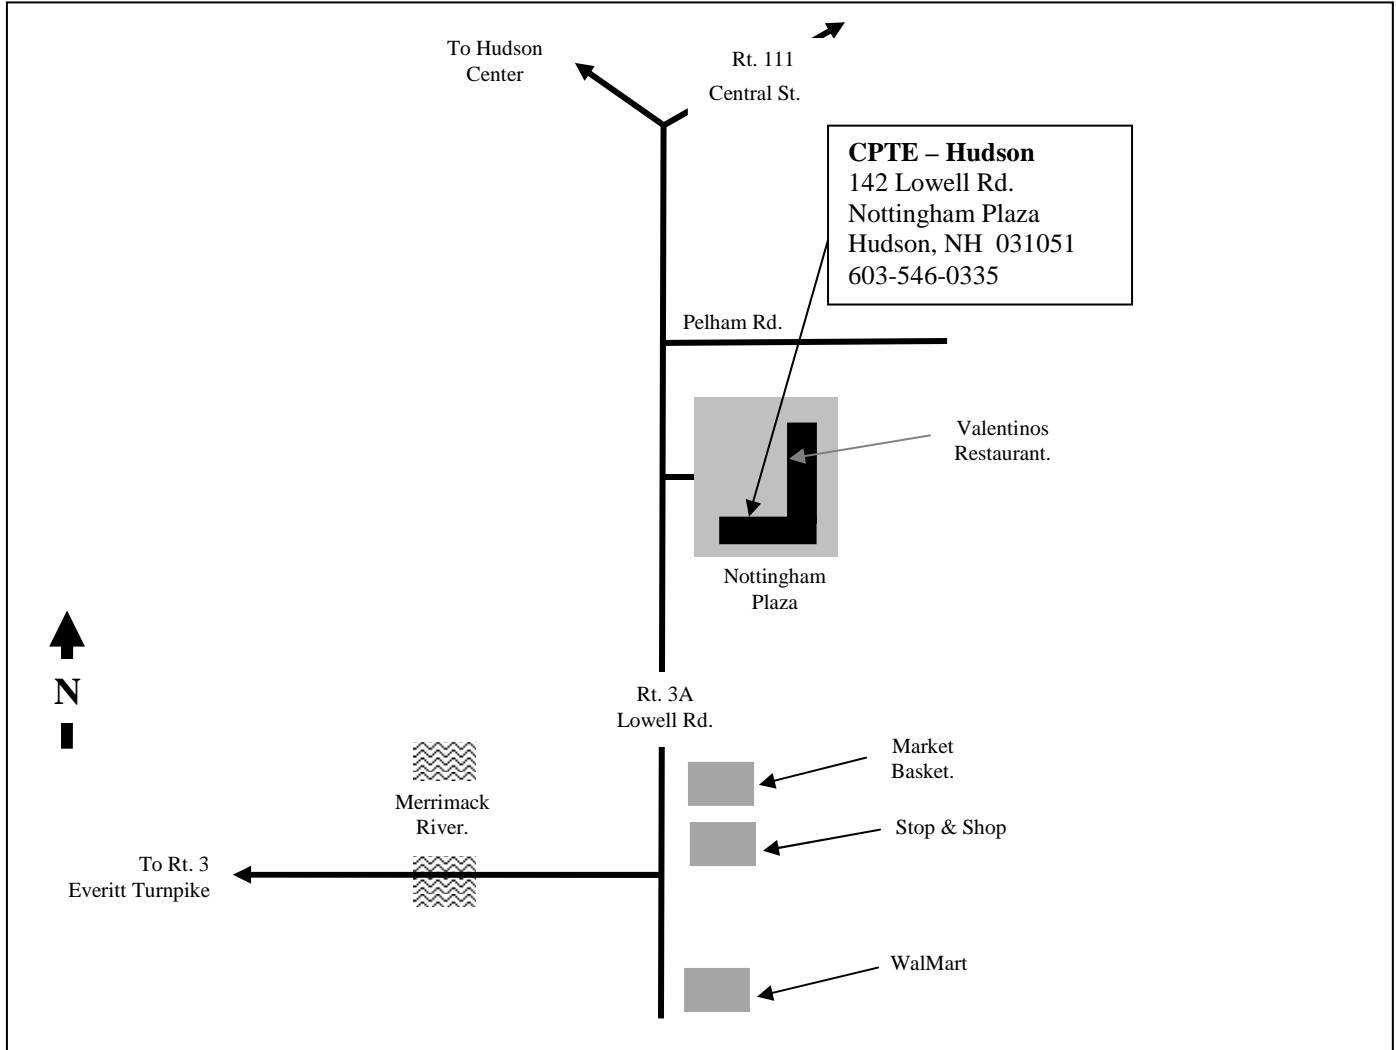

CPTE – Hudson facility

DIRECTIONS

FROM THE NORTH

- Take Lowell Rd. (Rt. 3A) going south.
- Turn left into Nottingham Plaza.
- CPTE is in Nottingham Plaza as shown
- CPTE is approximately 1.1 miles south of the intersection of 3A and Central Street/Rt. 111

FROM THE WEST

- Take Lowell Rd. (Rt. 3A) going north
- Turn right into Nottingham Plaza.
- CPTE is in Nottingham Plaza as shown
- CPTE is approximately 1.2 miles north of Market Basket

If you need help, do not hesitate to call the front desk at 603-546-0335 for assistance.