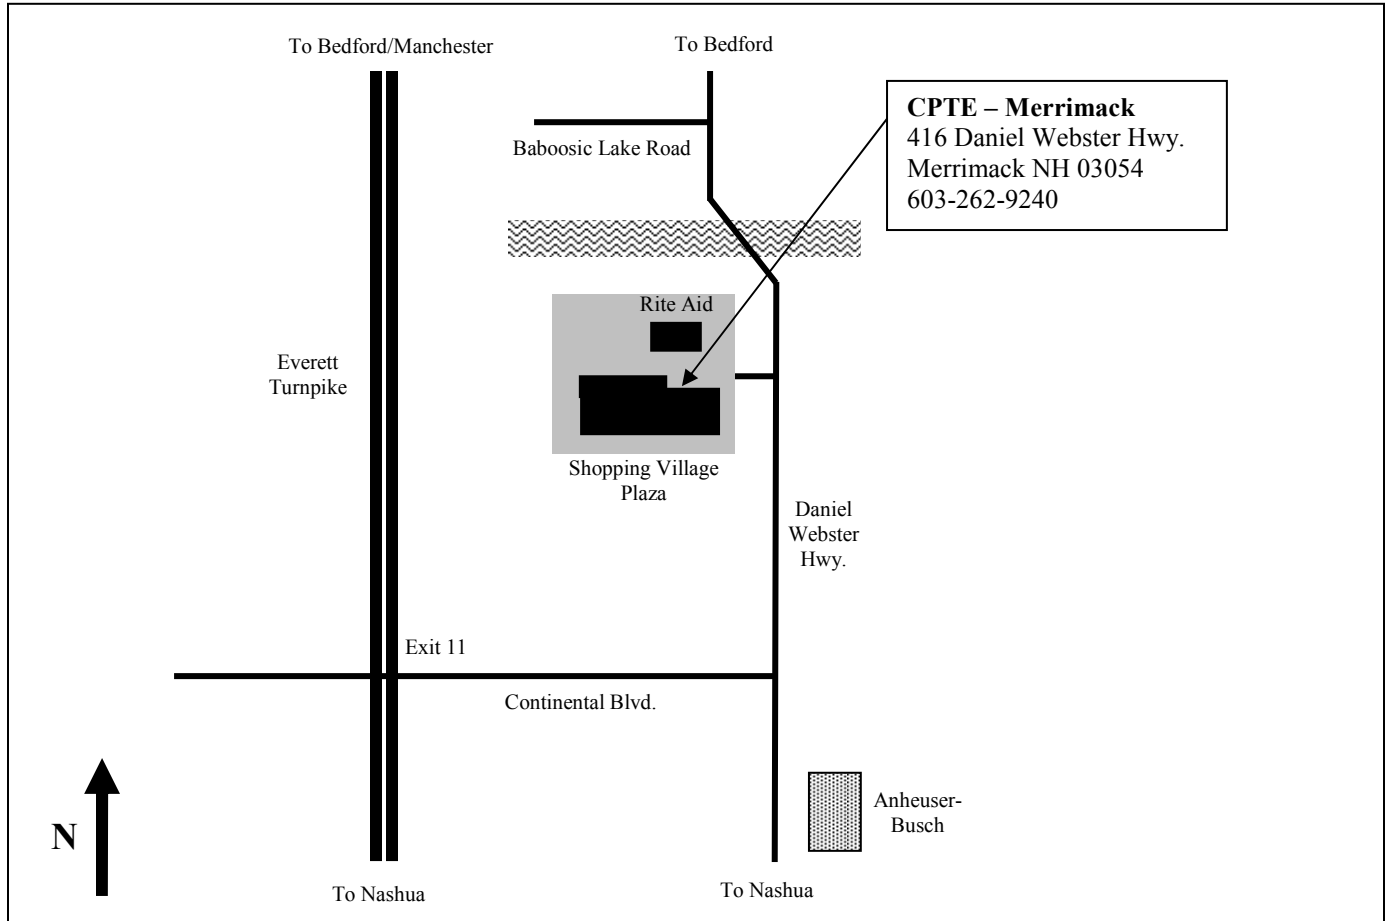

CPTE – Merrimack facility

DIRECTIONS

FROM THE NORTH (Merrimack and Bedford)

- Take Daniel Webster Hwy. south to Shopping Village Plaza (next to the Rite Aid). CPTE is 0.6 miles from Baboosic Lake Rd.
- Take a right into Shopping Village Plaza. The entrance to CPTE is as shown on the diagram

FROM THE WEST (Merrimack)

- Follow Continental Blvd east until it comes to an end (just past the entrance to Everett Turnpike). Take a left onto Daniel Webster highway.
- Take Daniel Webster Hwy 1.3 miles north to Shopping Village Plaza (next to the Rite Aid).
- Take a left into Shopping Village Plaza. The entrance to CPTE is as shown on the diagram

FROM THE SOUTH (Nashua)

- Take Daniel Webster Hwy 1.3 miles north to Shopping Village Plaza (next to the Rite Aid).
- Take a left into Shopping Village Plaza. The entrance to CPTE is as shown on the diagram