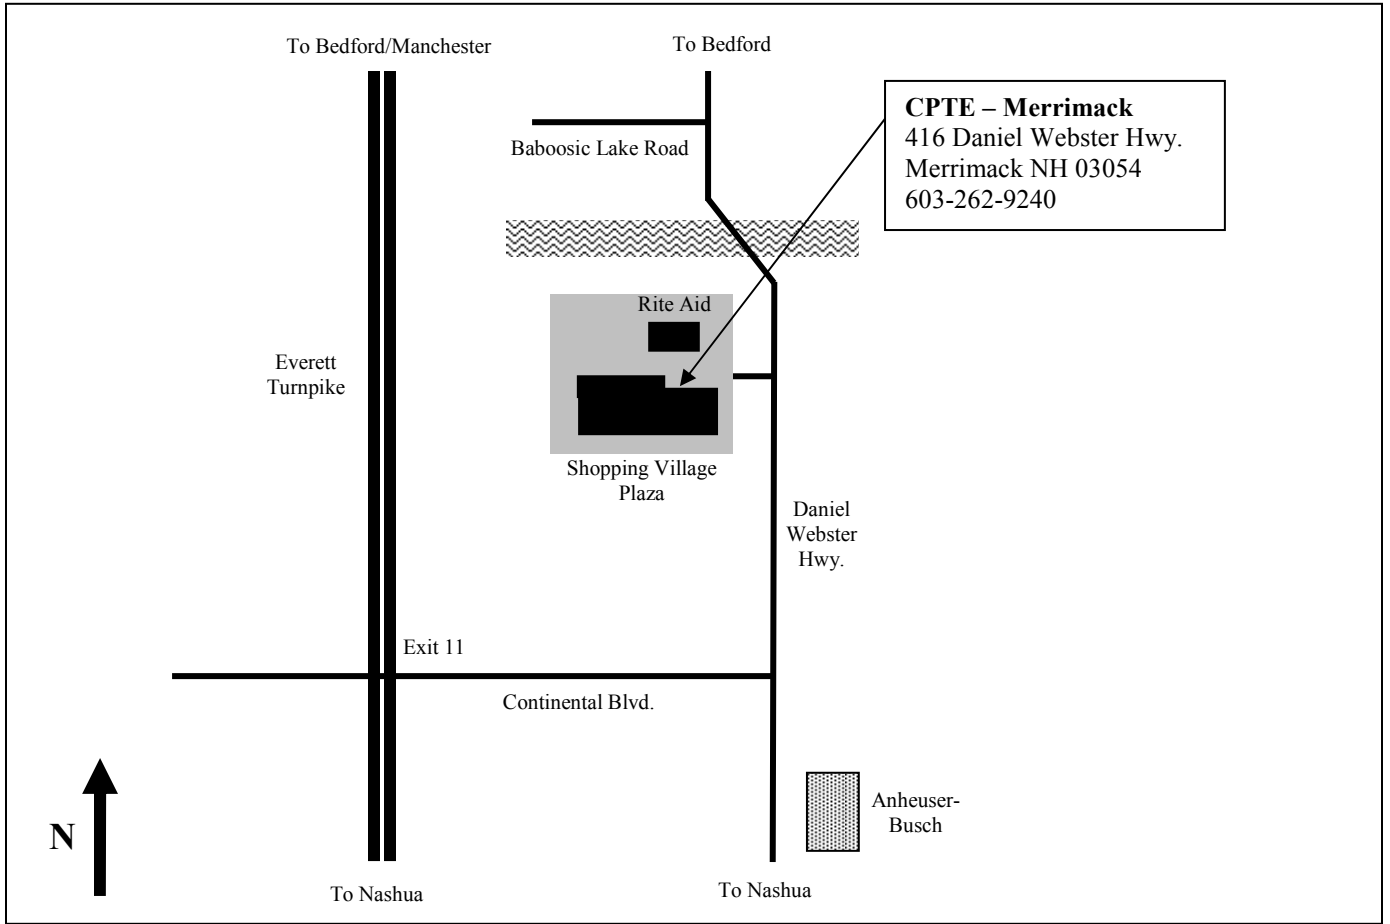

## DIRECTIONS

### FROM THE NORTH (Merrimack and Bedford)

- Take Daniel Webster Hwy. south to Shopping Village Plaza (next to the Rite Aid). CPTE is 0.6 miles from Baboosic Lake Rd.
- Take a right into Shopping Village Plaza. The entrance to CPTE is as shown on the diagram

### FROM THE WEST (Merrimack)

- Follow Continental Blvd east until it comes to an end (just past the entrance to Everett Turnpike). Take a left onto Daniel Webster highway.
- Take Daniel Webster Hwy 1.3 miles north to Shopping Village Plaza (next to the Rite Aid).
- Take a left into Shopping Village Plaza. The entrance to CPTE is as shown on the diagram

### FROM THE SOUTH (Nashua)

- Take Daniel Webster Hwy 1.3 miles north to Shopping Village Plaza (next to the Rite Aid).
- Take a left into Shopping Village Plaza. The entrance to CPTE is as shown on the diagram