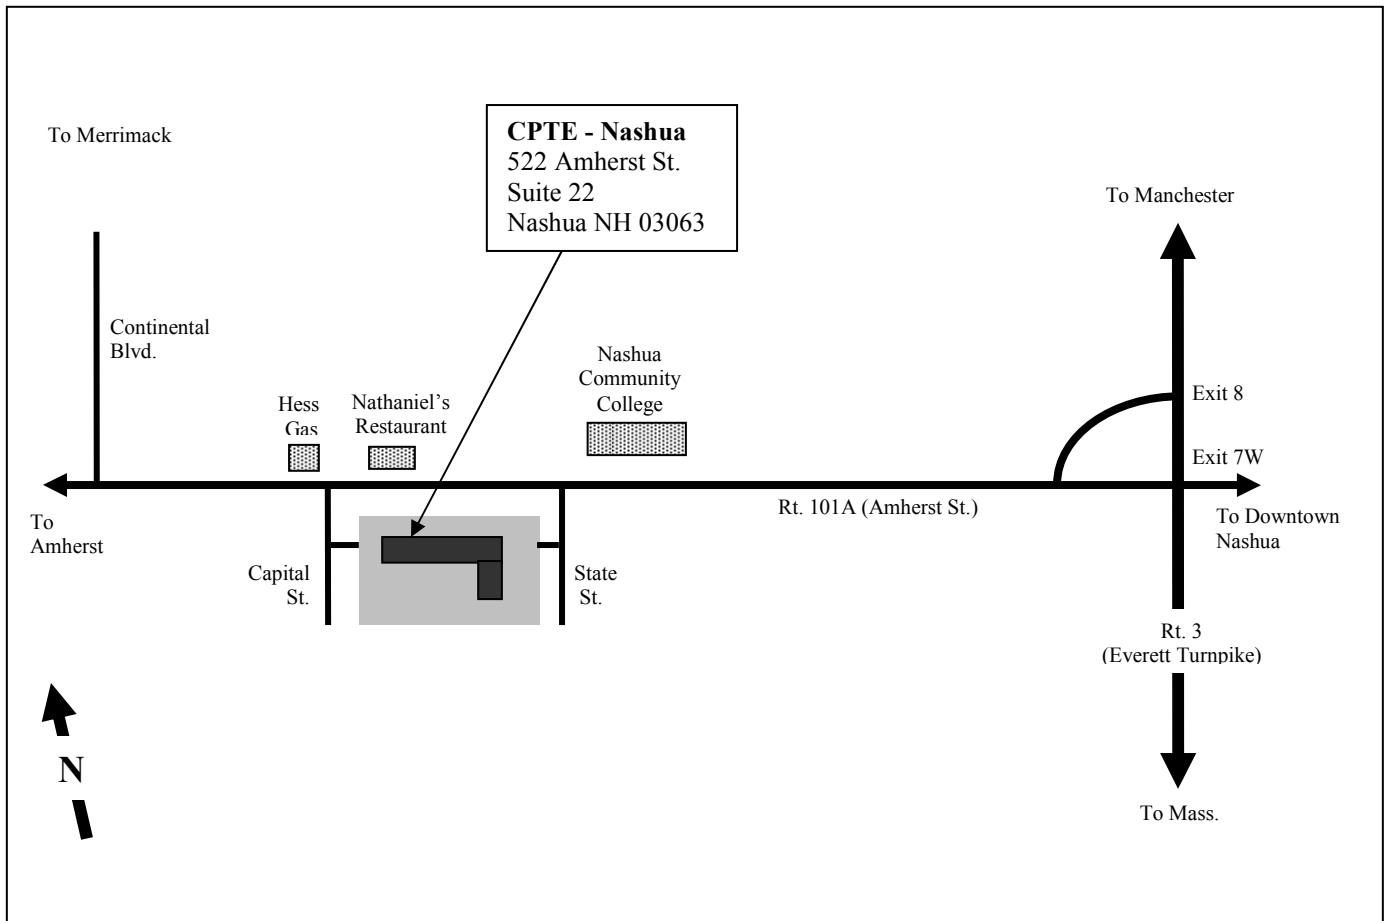

CPTE – Nashua facility

DIRECTIONS

FROM THE NORTH OR SOUTH

- Exit Route 3 (Everett Turnpike) at Exit 7W onto Rt.101A (Amherst St.) going west toward Amherst
- Follow Rt.101A (Amherst St.) 2.1 miles to State St. (just past the Nashua Community College)
- Turn left onto State St. and then immediately right into the parking lot of a retail building with Gold's Gym on the closest end
- CPTE is near the opposite end next to Sky Lounge (the entrance to CPTE is as shown on the diagram)

FROM THE WEST (Amherst, Merrimack, Milford, Hollis)

- Follow Rt. 101A east past Continental Blvd and Target to Capital St. (CPTE is 1.1 miles from Continental Blvd.)
- Turn right onto Capital St. and then left into the parking lot for CPTE
- The entrance to CPTE is as shown on the diagram

FROM THE EAST

- Follow Rt.101A (Amherst St.) over Rt. 3 (Everett Turnpike) to State St. (just past the Nashua Community College). CPTE is 2.1 miles from Route 3
- Turn left onto State St. and then right into the parking lot of a retail building with Gold's Gym on the closest end.
- CPTE is near the opposite end next to Sky Lounge (the entrance to CPTE is as shown on the diagram).